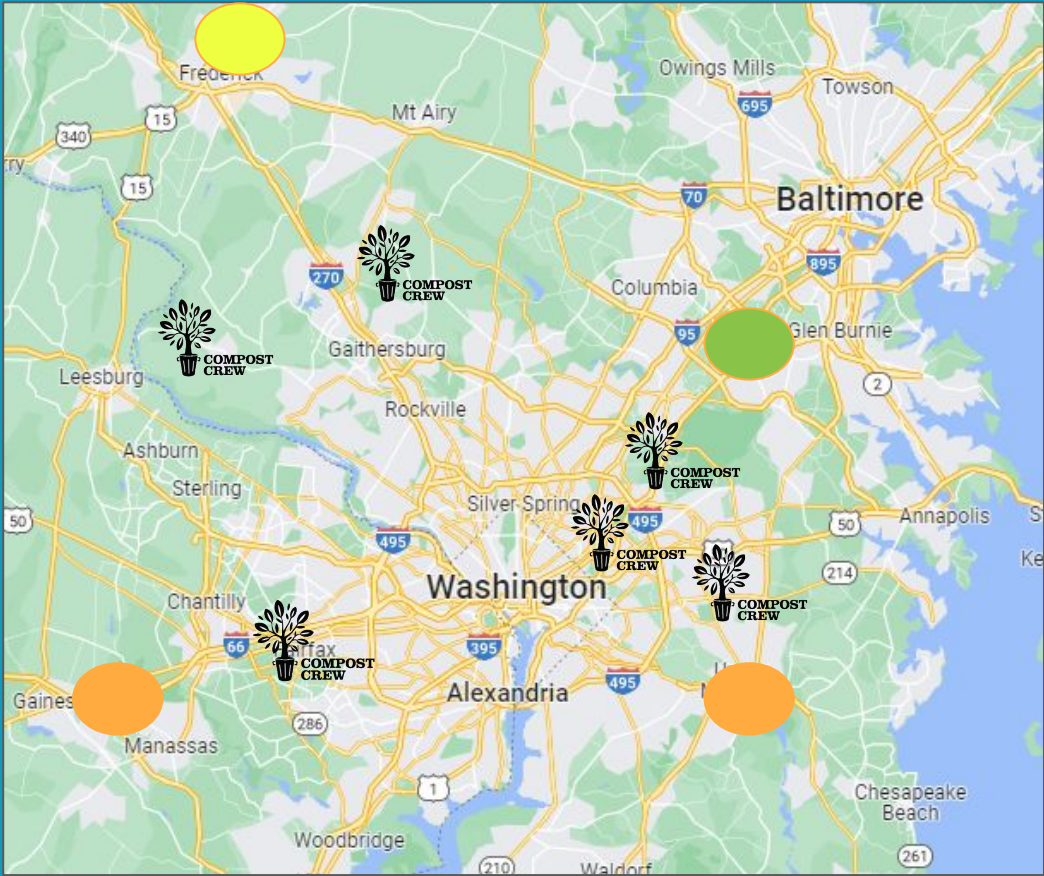

DECENTRALIZED COMPOSTING

Compost Crew site under development

Compost Outpost®

Compost Facilities

Anaerobic Digester